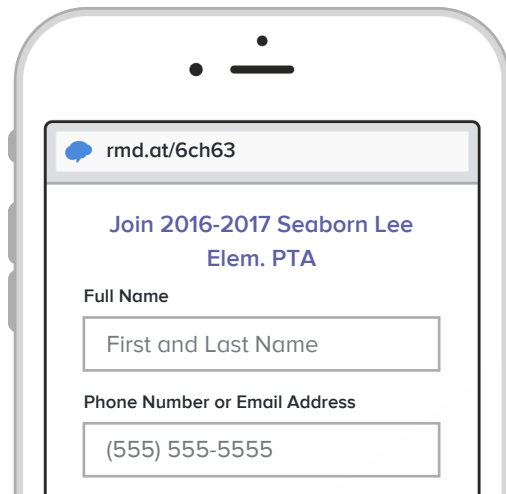

Sign up for important updates from SLE PTA.

Get information for Lee Elementary School right on your phone—not on handouts.

Pick a way to receive messages for 2016-2017 Seaborn Lee Elem. PTA:

A If you have a smartphone, get push notifications.

On your iPhone or Android phone, open your web browser and go to the following link:

rmd.at/6ch63

Follow the instructions to sign up for Remind. You'll be prompted to download the mobile app.

B If you don't have a smartphone, get text notifications.