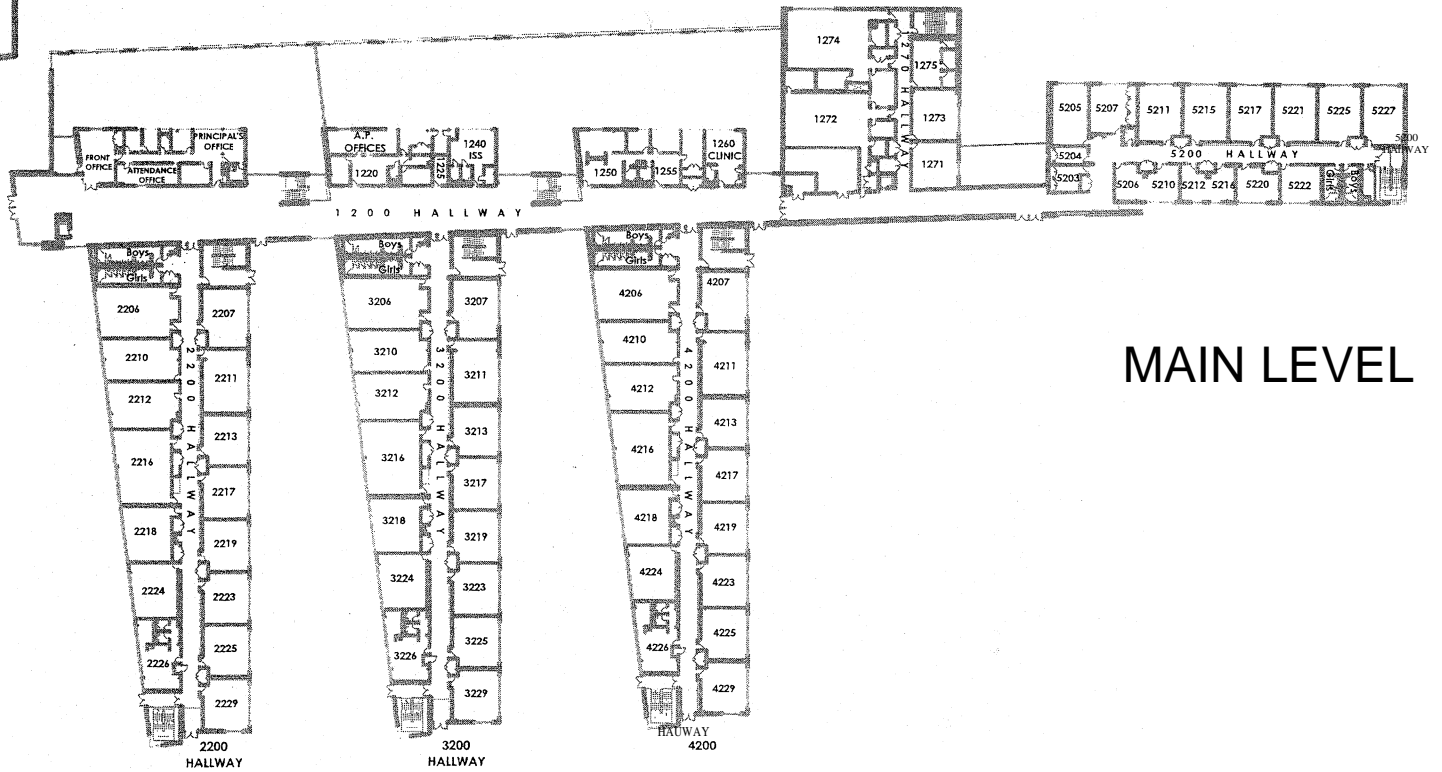

ALPHARETTA HIGH SCHOOL
 3595 WEBB BRIDGE ROAD
 ALPHARETTA, GA 30005

VITOR
 PARKING

MAIN LEVEL

LOWER LEVEL

UPPER LEVEL