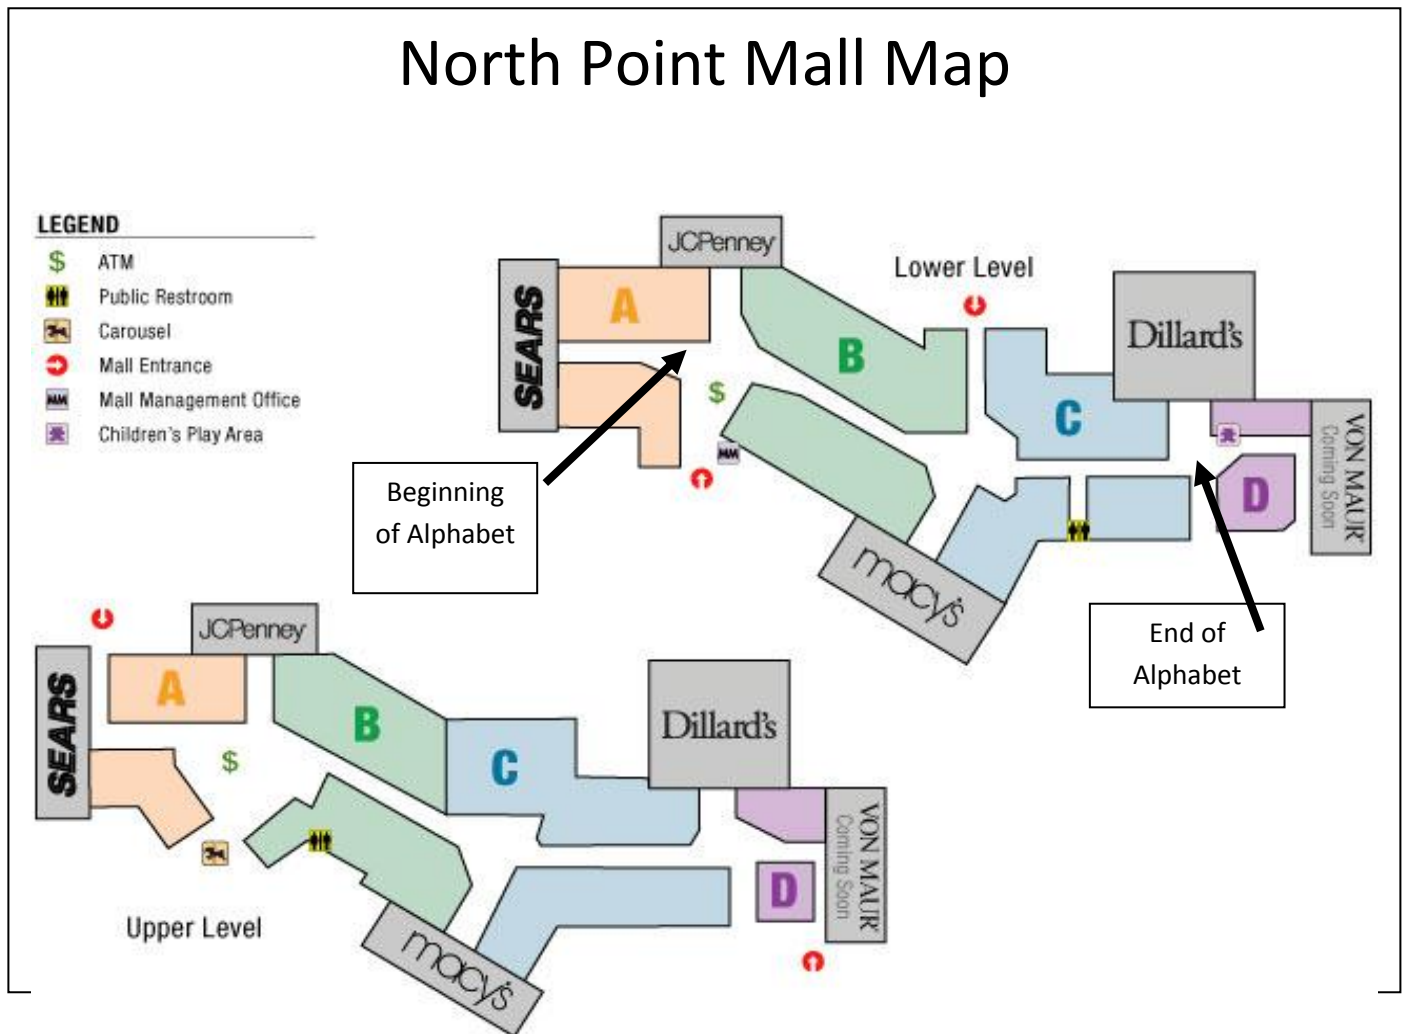

# PROBE COLLEGE FAIR NORTH POINT MALL

September 11, 2012, 6:00 – 9:00 p.m.

Sponsored by: Georgia Education Articulation Committee, Inc.  
Hosted by: Walton High School and Walton PTSA

College displays are on the lower level of the mall in alphabetical order beginning with “A” at Sears and ending with “Y” at the opposite end near Von Maur. *(Please note—the University of Georgia will be with the “U’s” at the Von Maur end of the mall. Other universities are listed by name—i.e. University of Alabama is listed as Alabama, Univ. of; therefore, it will be in the “A” section near Sears.)* There may be some colleges in attendance that did not pre-register for this fair. Those colleges are located near Von Maur. There is a high school counselor table, located in the “H” section to help you with your college, SAT/ACT, etc questions.